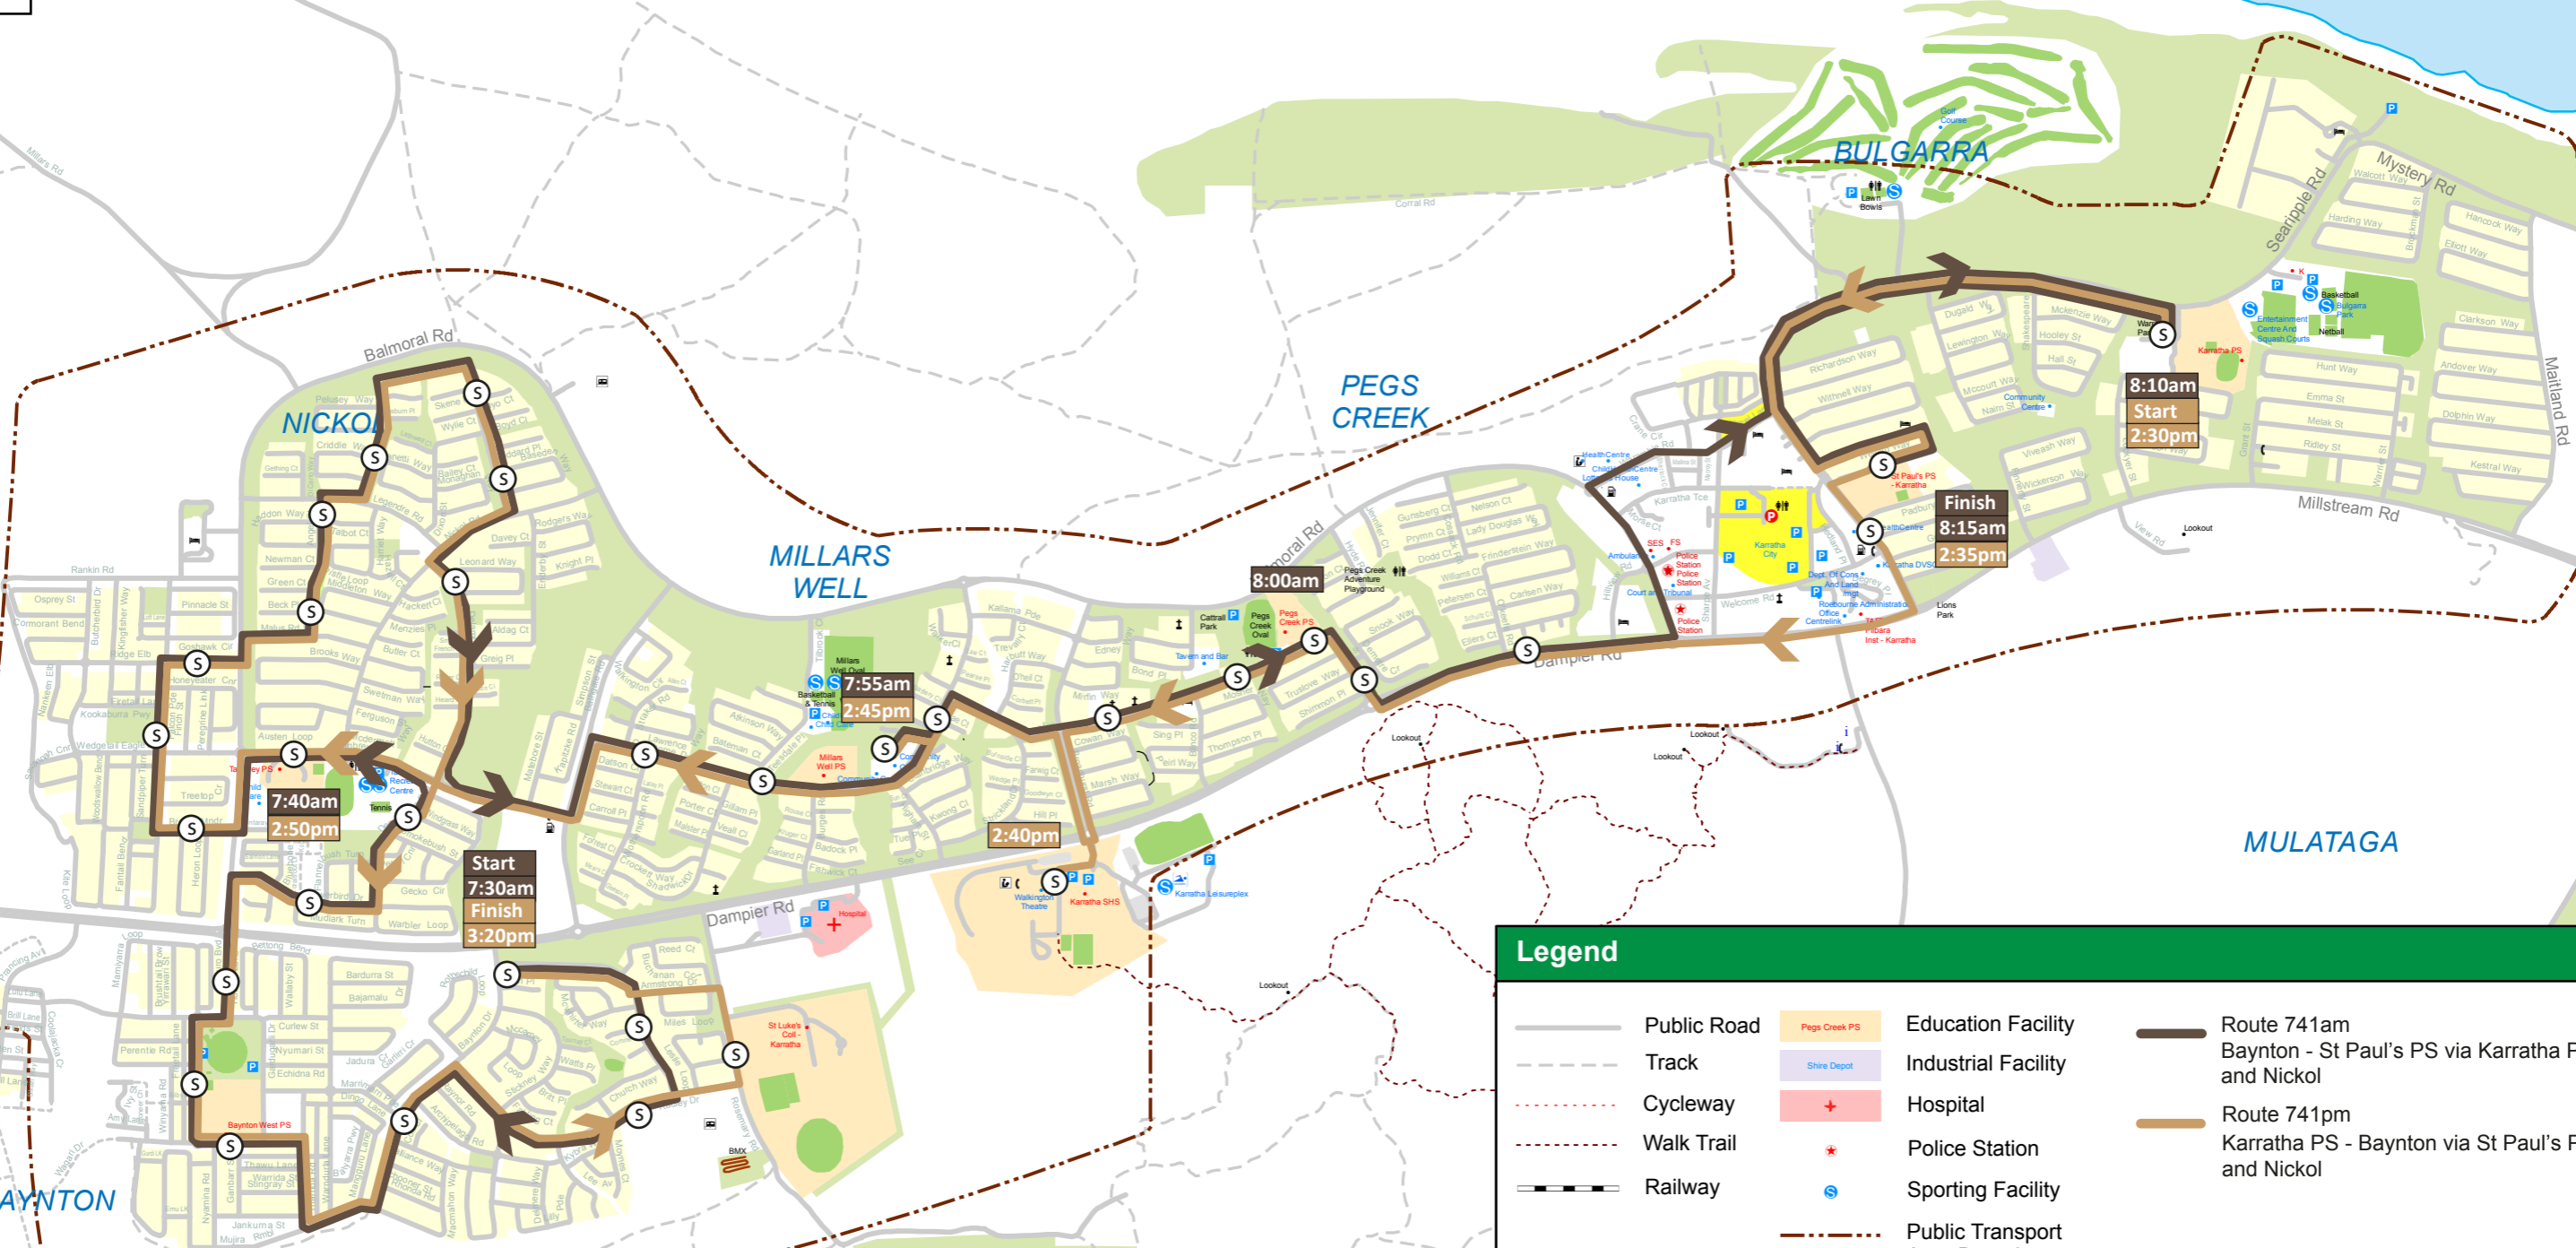

**2:45pm**  
Millars Well Primary School.  
R Petries Ct,  
R Gawthorne Dr,  
L Bathgate Rd,  
R Tambrey Rd,

**2:50pm**  
Tambrey Primary School.  
L Tambrey Dr,  
L Balmoral Rd,  
R Brolga Mndr,  
R Falcon Pde,  
R Ridge Elb,  
L Balmoral Rd,

# Karratha Network

INDIAN OCEAN

BULGARRA

PEGS CREEK

MILLARS WELL

NICKOL

MULATAGA

BAYNTON

### Legend

Public Road	Pegs Creek PS	Education Facility	Route 741am
Track	Shire Depot	Industrial Facility	Baynton - St Paul's PS via Karratha PS and Nickol
Cycleway	Hospital	Police Station	Route 741pm
Walk Trail	Sporting Facility	Public Transport Area Boundary	Karratha PS - Baynton via St Paul's PS and Nickol
Railway			

Effective: 01/01/2017

0 800 Metres